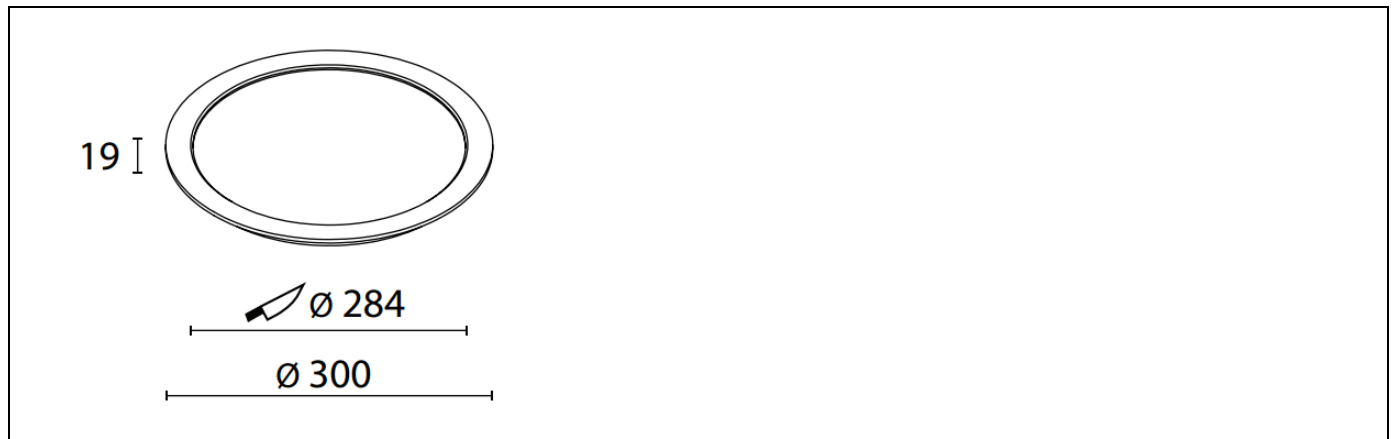

TECHNICAL INFORMATION

Order Code:

AW9907RD-(Colour Finish)-(Temperature)-(Beam Angle)-(Dimming)

Example: AW9907RD-WH-3K-120°-ND

Options:

Colour Finish	Temperature	Beam Angle	Dimming
WH (White)	3K (3000K)	120°	ND (Non-Dim)
BK (Black)	4K (4000K)		PH (Phase)
			DD (DALI)

Dimensions Line Diagram: