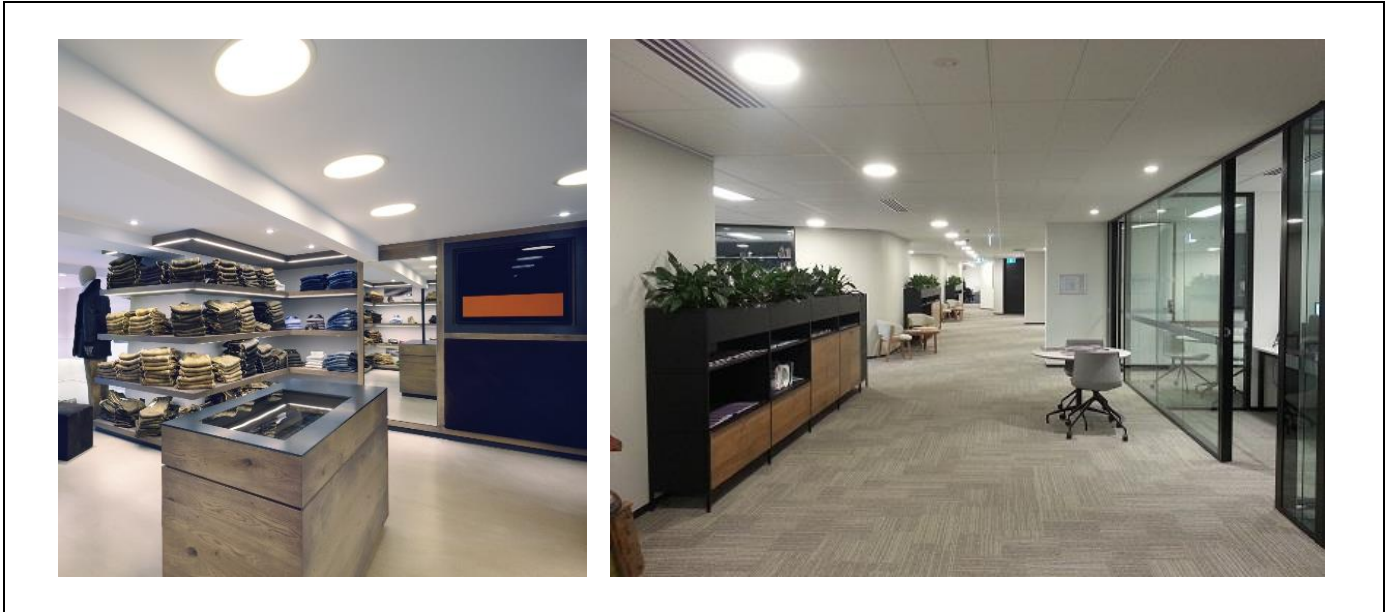

TECHNICAL INFORMATION

Product Application Photos:

We reserve the right to make technical changes.

Should you have any enquiries, please consult an Actwell representative. Email: sales@actwellighting.com.au

34 Mary Parade | Rydalmere NSW 2116 | Australia | T +61 2 9638 3333 | www.actwellighting.com