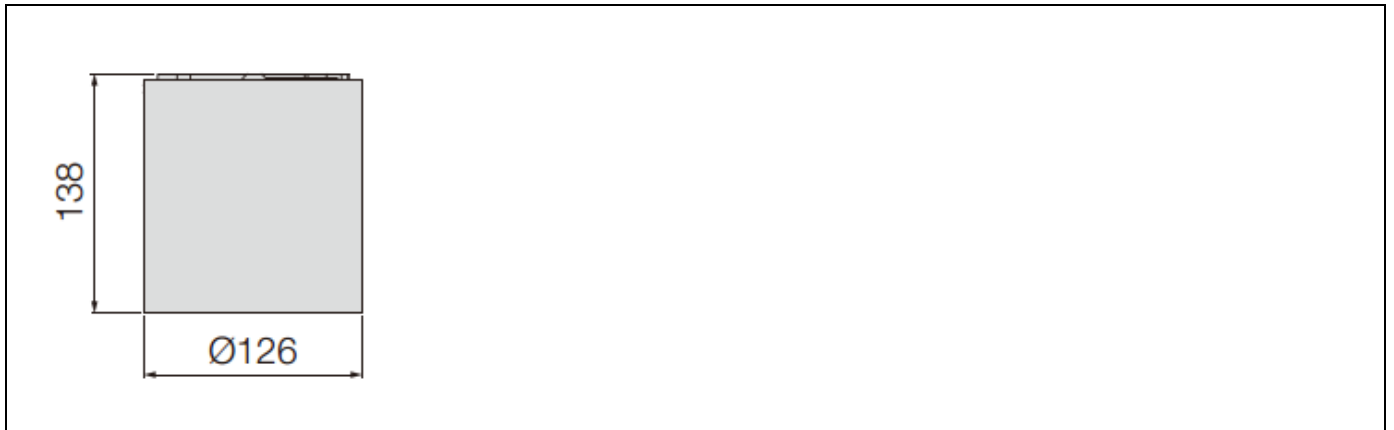

TECHNICAL INFORMATION

Order Code:

AW576SD-(Colour Finish)-(Temperature)-(Beam Angle)-(Dimming)

Example: AW576SD-BK-3K-80°-ND

Options:

Colour	Temperature	Beam Angle	Dimming
BK (Black)	3K (3000K)	80°	ND (Non-Dim)
	4.2K (4200K)		

Dimensions Line Diagram: