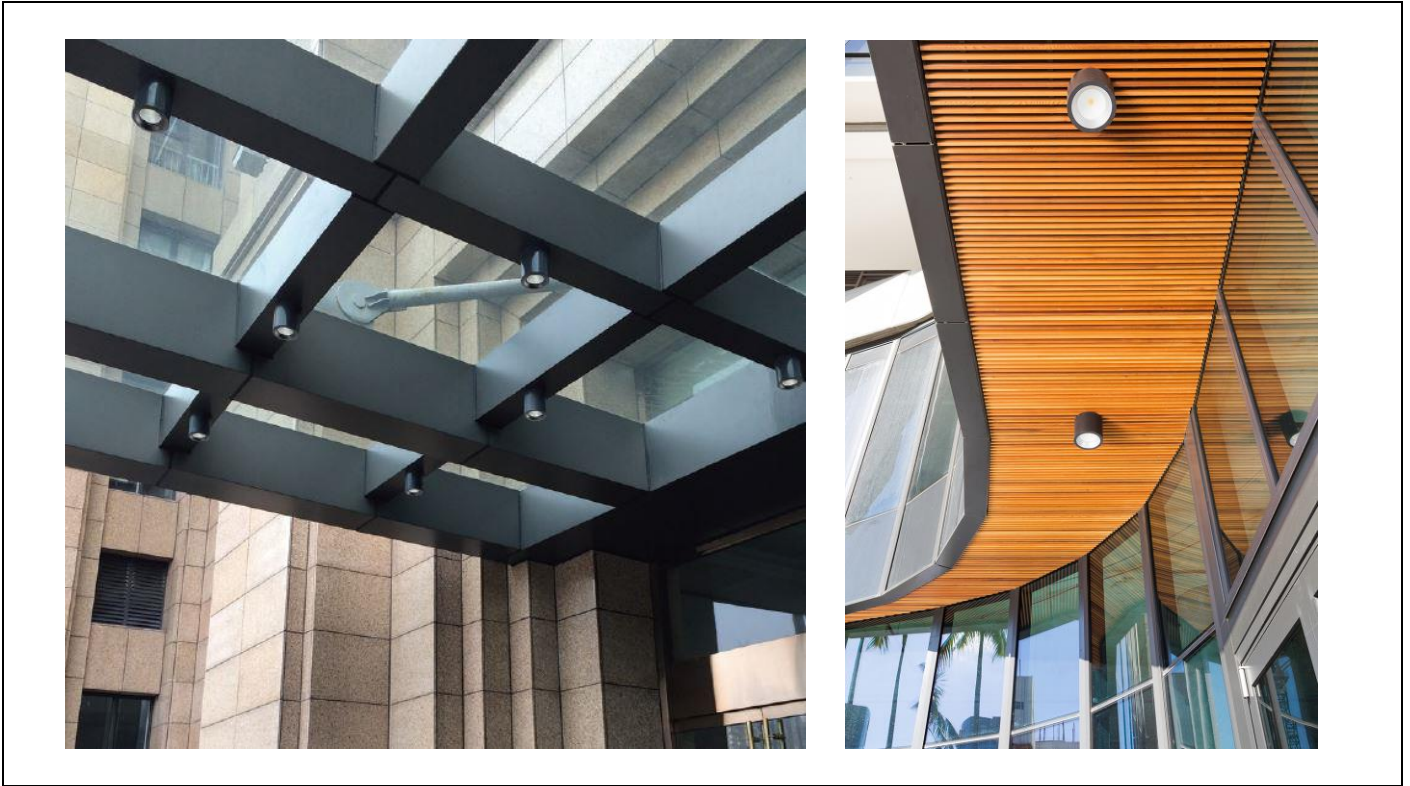

TECHNICAL INFORMATION

Product Application Photo:

We reserve the right to make technical changes.

Should you have any enquiries, please consult an Actwell representative. Email: sales@actwellighting.com.au

34 Mary Parade | Rydalmere NSW 2116 | Australia | T +61 2 9638 3333 | www.actwellighting.com