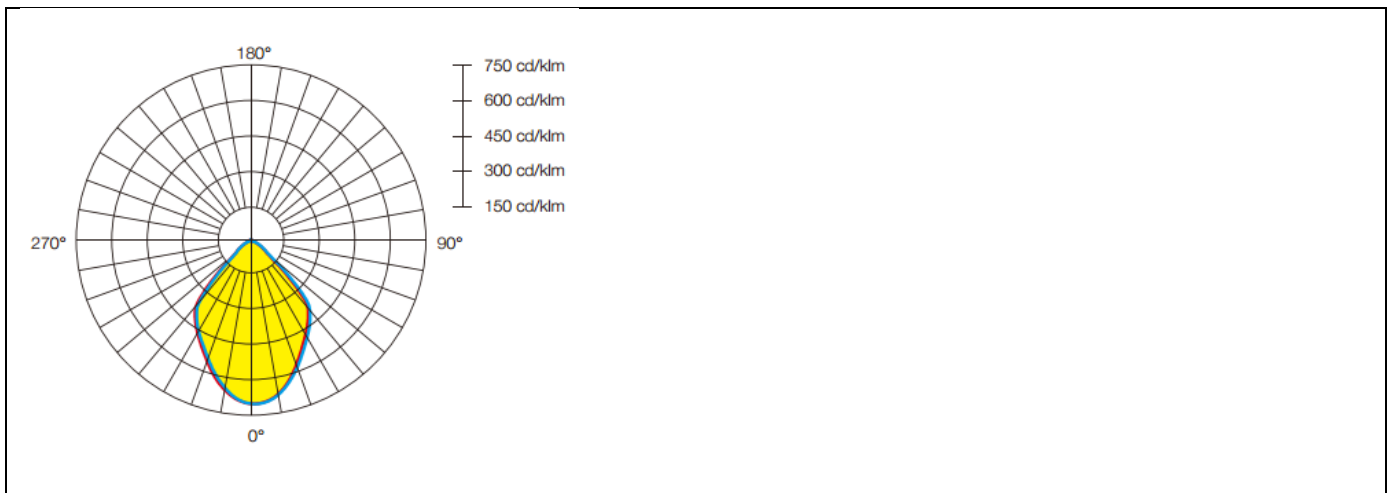

Photometrics:

We reserve the right to make technical changes.

Should you have any enquiries, please consult an Actwell representative. Email: sales@actwellighting.com.au

34 Mary Parade | Rydalmere NSW 2116 | Australia | T +61 2 9638 3333 | www.actwellighting.com