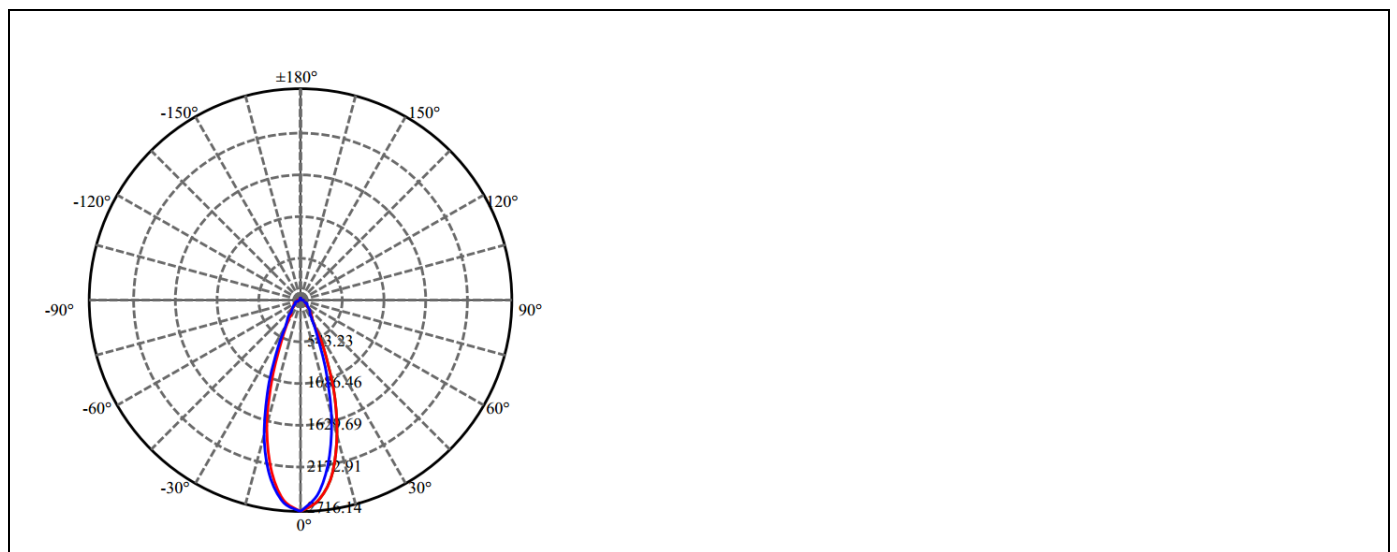

Photometrics:

We reserve the right to make technical changes.

Should you have any enquiries, please consult an Actwell representative. Email: sales@actwelllighting.com.au

34 Mary Parade | Rydalmere NSW 2116 | Australia | T +61 2 9638 3333 | www.actwelllighting.com