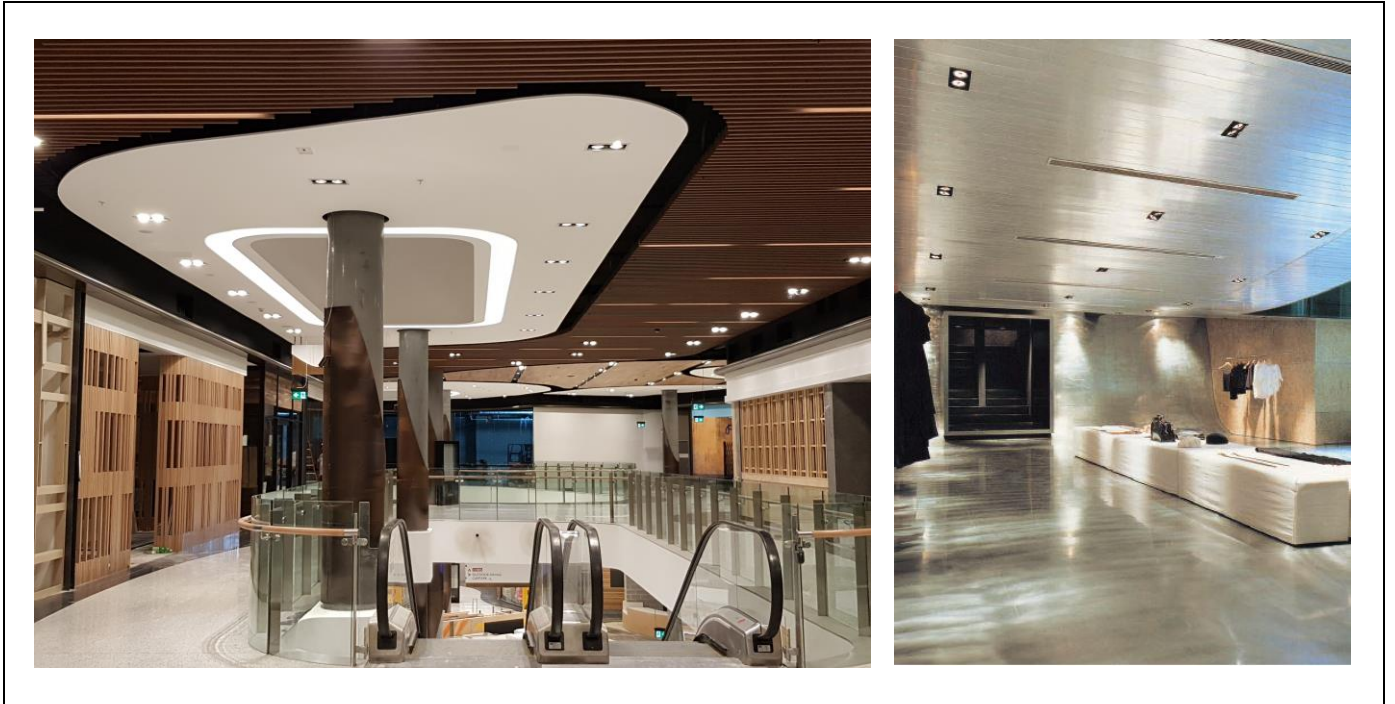

TECHNICAL INFORMATION

Product Application Photo:

We reserve the right to make technical changes.

Should you have any enquiries, please consult an Actwell representative. Email: sales@actwelllighting.com.au

34 Mary Parade | Rydalmere NSW 2116 | Australia | T +61 2 9638 3333 | www.actwelllighting.com