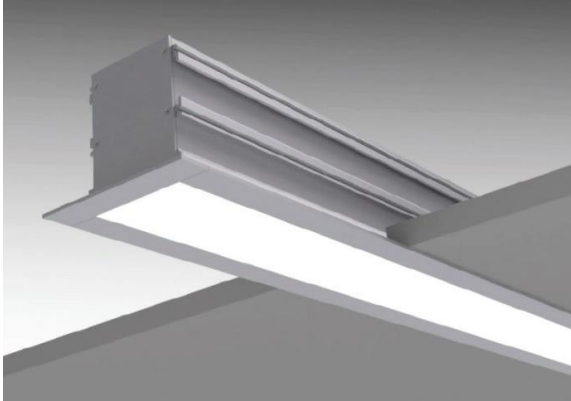

TECHNICAL INFORMATION

AW137L Wyatt

Recessed
Fixed

Application Descriptions:

- Recessed, Fixed
- Internal Applications
- Linear Task Lighting, Office Desks, Corridors, Lobby Entries, Wall Washing

Product Name	WYATT
Description	Linear Architectural, Custom Length, Anti-Glare Diffuser Recessed, LED Luminaire
Material	Pure Aluminium Extrusion, Glare Protective Frosted Acrylic Diffuser, LED PC Boards
Dimensions	Width: 94mm; Height: 94mm
LED Details	15,21,30W/m Samsung SMD, 3000K or 4000K available, 1100, 1750, 2700 lm/m
Driver	Remote Driver
IP Rating	IP20
IK Rating	IK05
Installation	Recessed