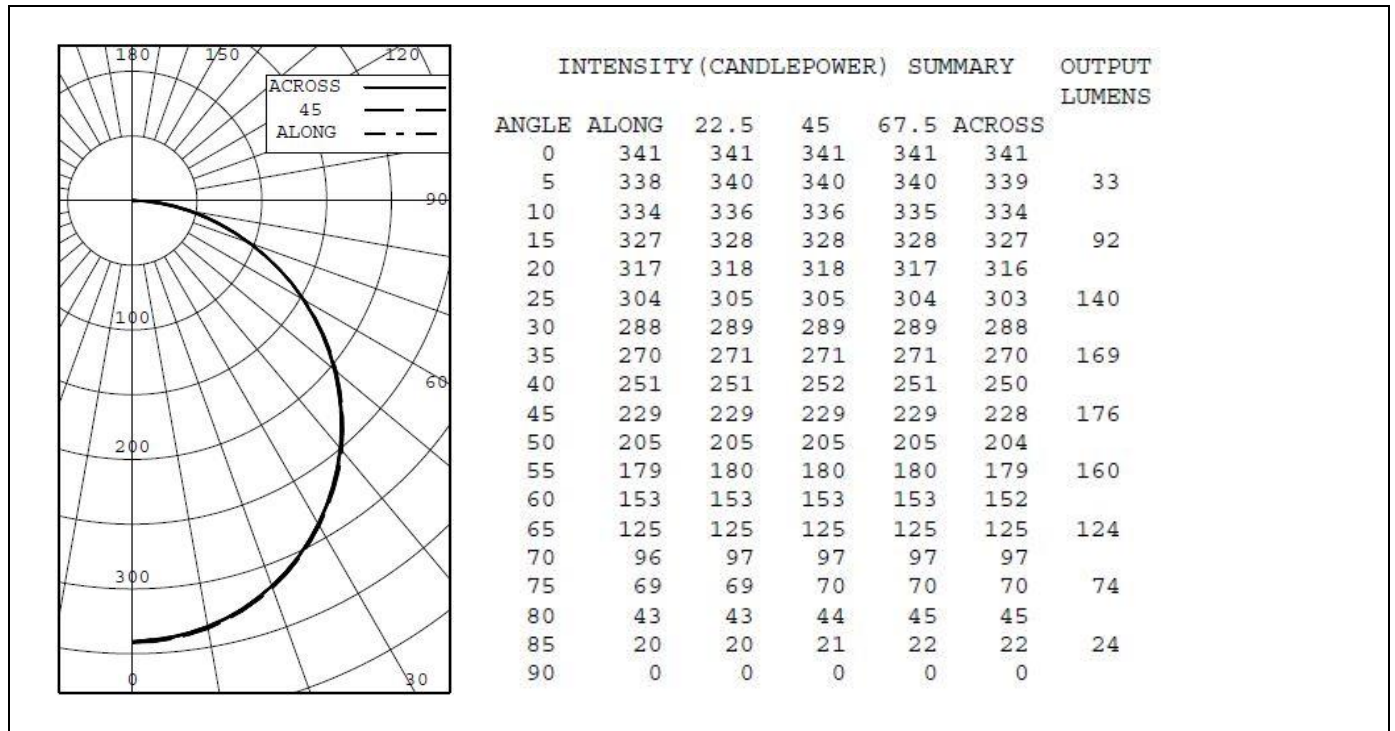

TECHNICAL INFORMATION

Photometrics:

We reserve the right to make technical changes.

Should you have any enquiries, please consult an Actwell representative. Email: sales@actwellighting.com.au

34 Mary Parade | Rydalmere NSW 2116 | Australia | T +61 2 9638 3333 | www.actwellighting.com